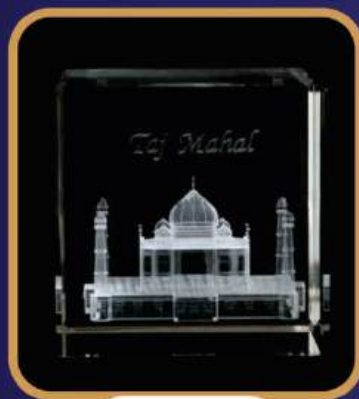

3D LASER ENGRAVING

Reliable Precise And Impactful, That's The Outcome Of Products At Crystal World. Our Laser Engraved Products Have The Efficacy Of Capturing Special Moments That Last For Time To Come. Give Us A Thought And We'll Incorporate It Into The Product To Enhance Beauty To The Product

WWW.CRYSTALWORLDWARDS.COM

WWW.CRYSTALWORLDWARDS.COM

WWW.CRYSTALWORLDWARDS.COM

WWW.CRYSTALWORLDWARDS.COM

WWW.CRYSTALWORLDWARDS.COM

WWW.CRYSTALWORLDWARDS.COM

3DLE184

WWW.CRYSTALWORLDWARDS.COM

WWW.CRYSTALWORLDWARDS.COM

WWW.CRYSTALWORLDWARDS.COM

WWW.CRYSTALWORLDWARDS.COM

WWW.CRYSTALWORLDWARDS.COM

WWW.CRYSTALWORLDWARDS.COM